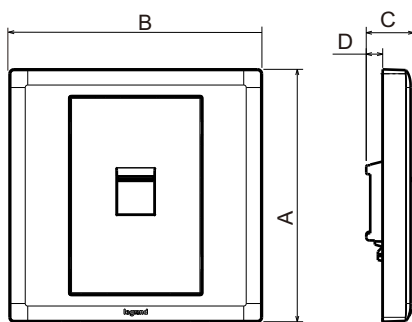

## 1. USE

Decoration and reserve for future use.  
 (Supplied with M3.5 screws for Flush mounting or surface mounting BS boxes.)

## 3. DIMENSIONS (mm)

References	A	B	C	D
6 180 17/34	86	86	16.2	5.6
6 180 28	86	86	9.5	0
6 180 37	86	86	15	5.5
6 180 39	86	146	9.5	0